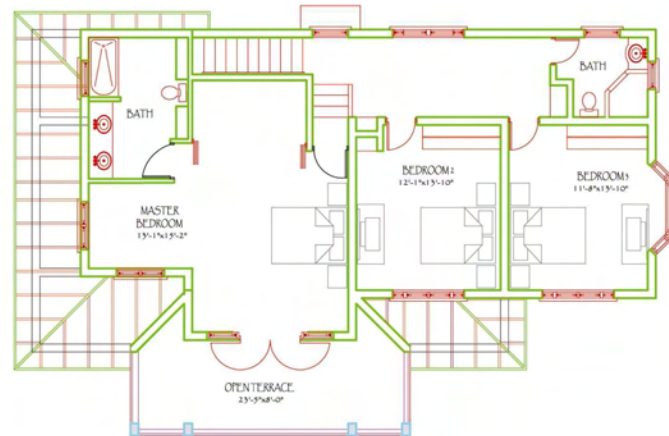

GRENADA VILLA SCHEMATIC PLAN OCEAN  
FOUR BEDROOMS

INDOOR LIVING SPACE	2,775 SQ.FT.
COVERED TERRACE	350 SQ.FT.
OPEN TERRACE	300 SQ.FT.
TOTAL	2,980 SQ.FT.

**GRENADA VILLA SCHEMATIC PLAN OCEAN**  
FOUR BEDROOMS

INDOOR LIVING SPACE	2,775 SQ.FT.
COVERED TERRACE	205 SQ.FT
OPEN TERRACE	300 SQ.FT
<b>TOTAL</b>	<b>2,980 SQ.FT</b>

GROUND FLOOR PLAN

FIRST FLOOR PLAN

**GRENADA VILLA SCHEMATIC PLAN OCEAN**  
FOUR BEDROOMS