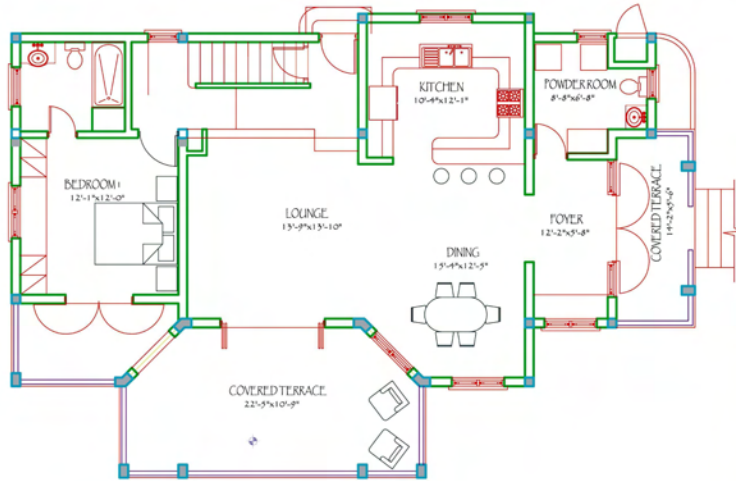

GRENADA VILLA SCHEMATIC PLAN OCEAN  
FOUR BEDROOMS

INDOOR LIVING SPACE	2,775 SQ.FT.
COVERED TERRACE	350 SQ.FT.
OPEN TERRACE	300 SQ.FT.
TOTAL	2,980 SQ.FT.

**GRENADA VILLA SCHEMATIC PLAN OCEAN**  
FOUR BEDROOMS

INDOOR LIVING SPACE	2,775 SQ.FT.
COVERED TERRACE	205 SQ.FT
OPEN TERRACE	300 SQ.FT
<b>TOTAL</b>	<b>2,980 SQ.FT</b>

GROUND FLOOR PLAN

FIRST FLOOR PLAN

**GRENADA VILLA SCHEMATIC PLAN OCEAN**  
FOUR BEDROOMS

INDOOR LIVING SPACE	2,775 SQ.FT.
COVERED TERRACE	205 SQ.FT
OPEN TERRACE	300 SQ.FT
TOTAL	2,980 SQ.FT