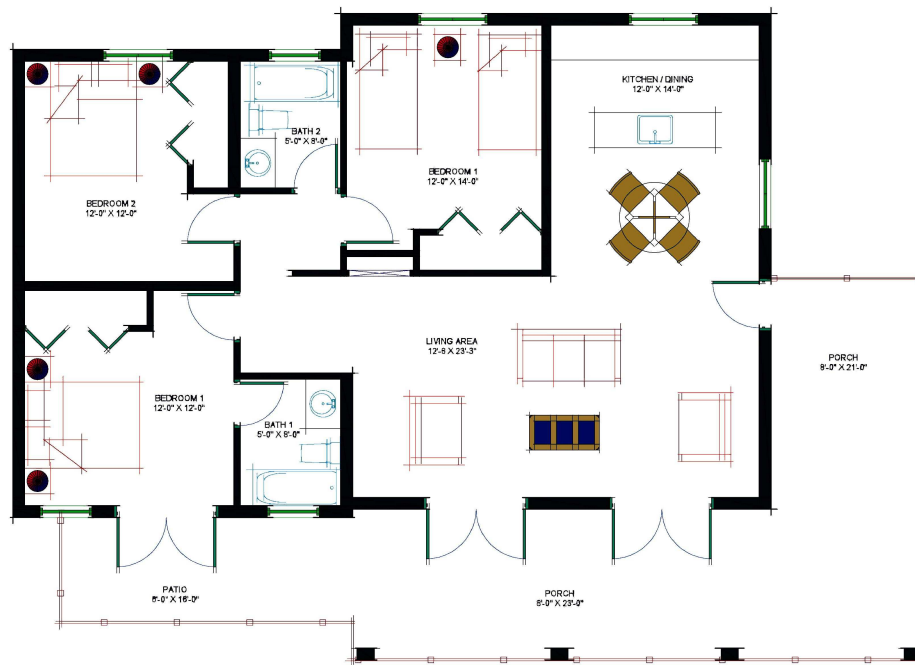

Ocean Breeze
RESIDENTIAL ESTATE

BEQUIA VILLA SCHEMATIC PLAN
THREE BEDROOMS (3 BEDROOMS)

INDOOR LIVING SPACE	1390 SQ.FT.
COVERED TERRACE	200 SQ.FT
OPEN TERRACE	100 SQ.FT
TOTAL	1690 SQ.FT

Front Elevation

BEQUIA VILLA SCHEMATIC PLAN
THREE BEDROOMS (3 BEDROOMS)

INDOOR LIVING SPACE	1390 SQ.FT.
COVERED TERRACE	200 SQ.FT
OPEN TERRACE	100 SQ.FT
TOTAL	1690 SQ.FT

Two Bedrooms

Three Bedrooms