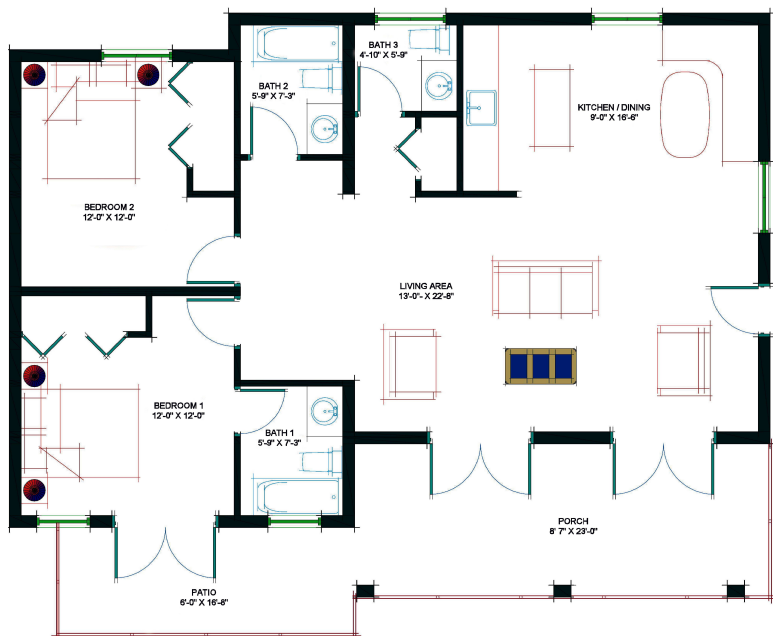

Ocean Breeze
RESIDENTIAL ESTATE

BEQUIA VILLA SCHEMATIC PLAN
THREE BEDROOMS (3 BEDROOMS)

INDOOR LIVING SPACE	1390 SQ.FT.
COVERED TERRACE	200 SQ.FT
OPEN TERRACE	100 SQ.FT
TOTAL	1690 SQ.FT

Front Elevation

BEQUIA VILLA SCHEMATIC PLAN
THREE BEDROOMS (3 BEDROOMS)

INDOOR LIVING SPACE	1390 SQ.FT.
COVERED TERRACE	200 SQ.FT
OPEN TERRACE	100 SQ.FT
TOTAL	1690 SQ.FT

Two Bedrooms

Three Bedrooms