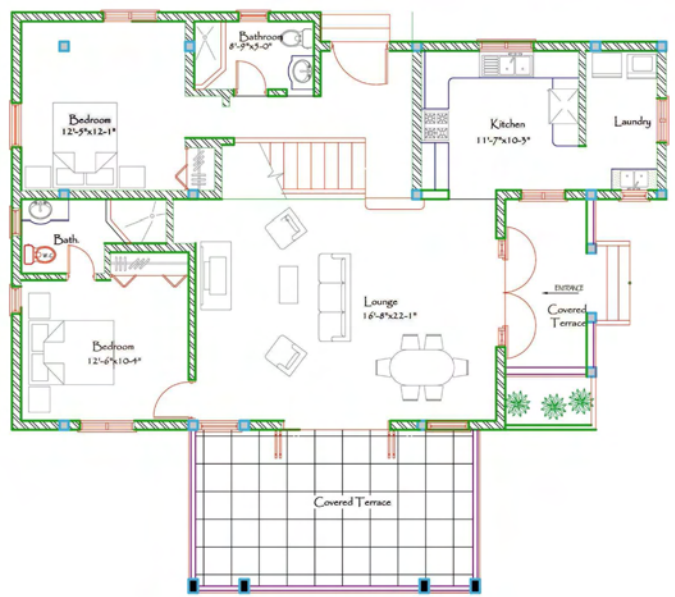

ARUBA VILLA SCHEMATIC PLAN
THREE BEDROOMS

INDOOR LIVING SPACE	1,742 SQ.FT.
COVERED TERRACE	260 SQ.FT
OPEN TERRACE	230 SQ.FT
TOTAL	2,232 SQ.FT

FRONT VIEW

ARUBA VILLA SCHEMATIC PLAN
THREE BEDROOMS

INDOOR LIVING SPACE	1,742 SQ.FT.
COVERED TERRACE	260 SQ.FT
OPEN TERRACE	230 SQ.FT
TOTAL	2,232 SQ.FT

FIRST FLOOR PLAN

GROUND FLOOR PLAN

ARUBA VILLA
THREE BEDROOMS

INDOOR LIVING SPACE 1,742 SQ.FT.
COVERED TERRACE 260 SQ.FT
OPEN TERRACE 230 SQ.FT
TOTAL 2,232 SQ.FT