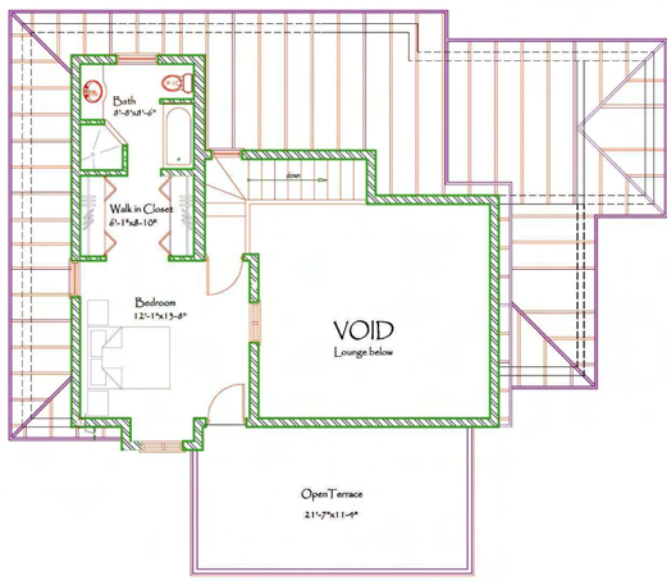

ARUBA VILLA SCHEMATIC PLAN
THREE BEDROOMS

INDOOR LIVING SPACE	1,742 SQ.FT.
COVERED TERRACE	260 SQ.FT
OPEN TERRACE	230 SQ.FT
TOTAL	2,232 SQ.FT

FRONT VIEW

ARUBA VILLA SCHEMATIC PLAN
THREE BEDROOMS

INDOOR LIVING SPACE	1,742 SQ.FT.
COVERED TERRACE	260 SQ.FT
OPEN TERRACE	230 SQ.FT
TOTAL	2,232 SQ.FT

FIRST FLOOR PLAN

GROUND FLOOR PLAN

ARUBA VILLA
THREE BEDROOMS

INDOOR LIVING SPACE 1,742 SQ.FT.
COVERED TERRACE 260 SQ.FT
OPEN TERRACE 230 SQ.FT
TOTAL 2,232 SQ.FT